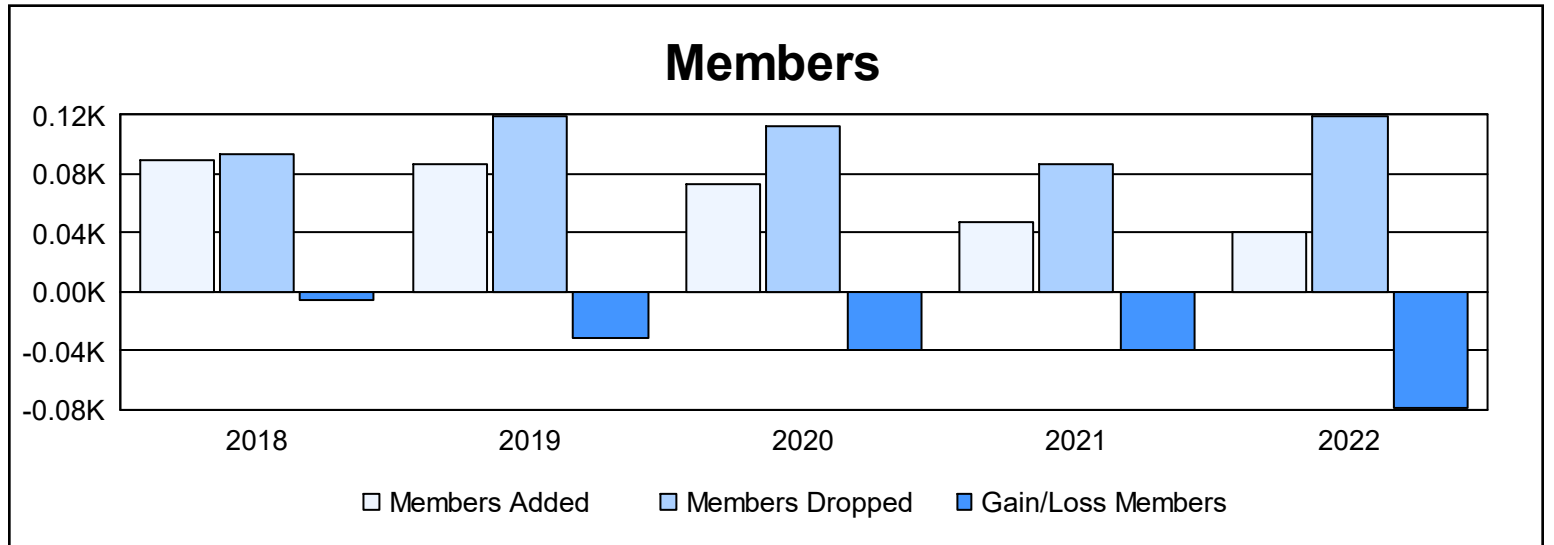

Year	New Clubs	Dropped Clubs	Gain/ Loss Clubs	New Members	Charter Members	Reinstate Members	Transfer Members	Total Member Added	Total Members Dropped	Gain/ Loss Members
2017-2018	0	0	0	78	0	3	8	89	94	-5
2018-2019	0	1	-1	78	0	2	7	87	119	-32
2019-2020	0	1	-1	70	0	1	2	73	112	-39
2020-2021	0	1	-1	40	0	2	6	48	87	-39
2021-2022	0	2	-2	36	0	0	4	40	119	-79
<b>Average</b>	<b>0</b>	<b>1</b>	<b>-1</b>	<b>60</b>	<b>0</b>	<b>2</b>	<b>5</b>	<b>67</b>	<b>106</b>	<b>-39</b>

### Membership Composition June 2022 Cumulative