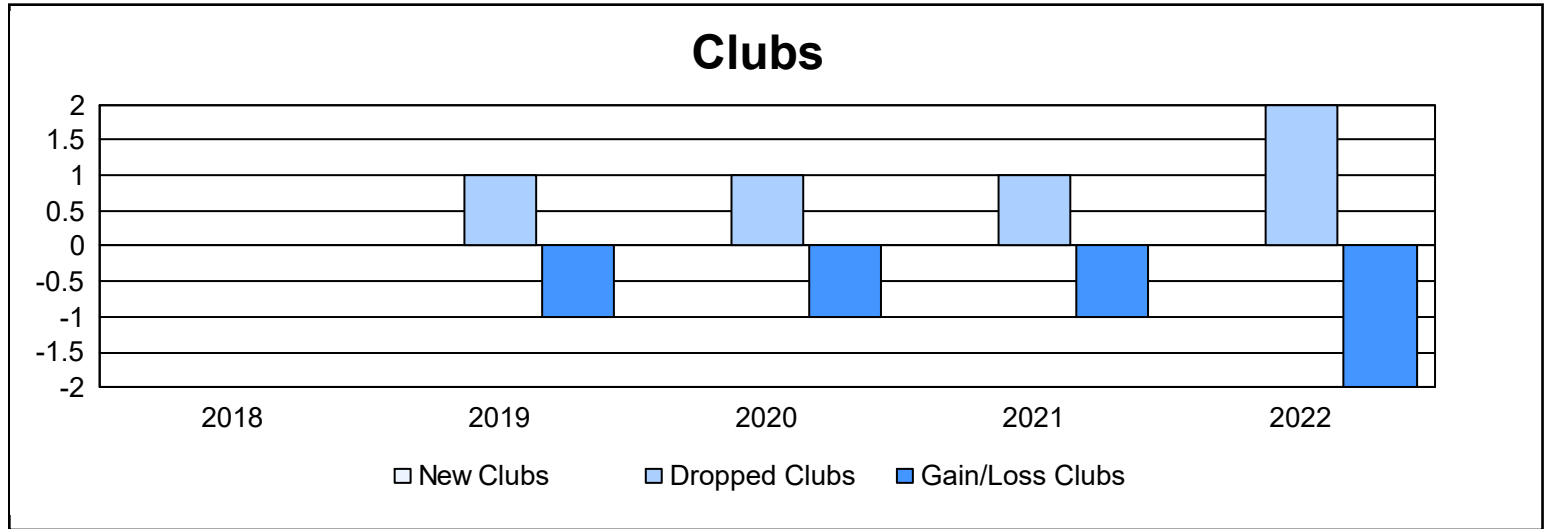

Year	New Clubs	Dropped Clubs	Gain/ Loss Clubs	New Members	Charter Members	Reinstate Members	Transfer Members	Total Member Added	Total Members Dropped	Gain/ Loss Members
2017-2018	0	0	0	78	0	3	8	89	94	-5
2018-2019	0	1	-1	78	0	2	7	87	119	-32
2019-2020	0	1	-1	70	0	1	2	73	112	-39
2020-2021	0	1	-1	40	0	2	6	48	87	-39
2021-2022	0	2	-2	36	0	0	4	40	119	-79
<b>Average</b>	<b>0</b>	<b>1</b>	<b>-1</b>	<b>60</b>	<b>0</b>	<b>2</b>	<b>5</b>	<b>67</b>	<b>106</b>	<b>-39</b>

### Membership Composition June 2022 Cumulative